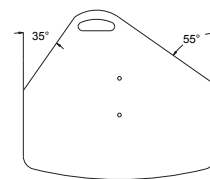

G715-Pro Data Sheet

Product type:	3-way high power full range system, multidesign enclosure
Dimensions (WxHxD):	420 x 700 x 370 mm / 16.54 x 27.56 x 14.57"
Dimensions including hardware (WxHxD):	N/A
Net weight:	24.5 kg / 54.01 lbs
Frequency response:	50 Hz – 23 kHz (-6 dB)
Power handling AES / peak (passive):	1000 W / 4000 W
- Low AES / peak:	1000 W / 4000 W
- Mid / High AES / peak:	150 W / 1300 W
Max. peak SPL (with LINUS10):*	143 dB
Dispersion horizontal:	90°
Dispersion vertical:	60°
Components Low frequency:	15" neodymium woofer, 4" (101.6 mm) voice coil, 1000 W (AES)
Components Mid/High frequency:	1.4" neodymium coaxial driver, 3.5" (90 mm) + 1.75" (44.4 mm) voice coil, 150 W + 80 W (AES)
Crossover point:	750 Hz, 6.3 kHz passive
Input connectors:	2 x Neutrik™ NL4MP
Nominal impedance LF / MF+HF:	8 Ω (+1/-1)
Enclosure material:	Birch plywood
Suspension:	M6 and M8 threaded points for use with optional U-bracket

*Measured with pink noise 6 dB crest factor. Half-space loading.

Other G-Series Related Products

G15-SUB

Compact, High-Output Subwoofer

CODA AUDIO GmbH

Boulevard der EU 6, 30539 Hannover, Expo Park, Germany

E-Mail: contact@codaaudio.com Website: www.codaaudio.com

G18-SUB

Extended Low Frequency Subwoofer

LINUS10-C

4-Channel Loudspeaker Management Amplifier

CODA
CODA AUDIO