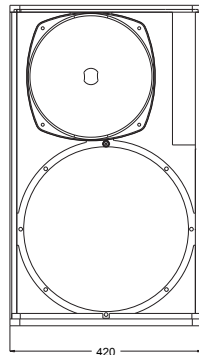

G715-Pro Data Sheet

Product type:	3-way high power full range system, multidesign enclosure
Dimensions (WxHxD):	420 x 700 x 370 mm / 16.54 x 27.56 x 14.57"
Dimensions including hardware (WxHxD):	N/A
Net weight:	24.5 kg / 54.01 lbs
Frequency response:	50 Hz – 23 kHz (-6 dB)
Power handling AES / peak (passive):	1000 W / 4000 W
- Low AES / peak:	1000 W / 4000 W
- Mid / High AES / peak:	150 W / 1300 W
Max. peak SPL (with LINUS10):*	143 dB
Dispersion horizontal:	90°
Dispersion vertical:	60°
Components Low frequency:	15" neodymium woofer, 4" (101.6 mm) voice coil, 1000 W (AES)
Components Mid/High frequency:	1.4" neodymium coaxial driver, 3.5" (90 mm) + 1.75" (44.4 mm) voice coil, 150 W + 80 W (AES)
Crossover point:	750 Hz, 6.3 kHz passive
Input connectors:	2 x Neutrik™ NL4MP
Nominal impedance LF / MF+HF:	8 Ω (+1/-1)
Enclosure material:	Birch plywood
Suspension:	M6 and M8 threaded points for use with optional U-bracket

*Measured with pink noise 6 dB crest factor. Half-space loading.

Other G-Series Related Products

G15-SUB

Compact, High-Output Subwoofer

CODA AUDIO GmbH

Boulevard der EU 6, 30539 Hannover, Expo Park, Germany

E-Mail: contact@codaaudio.com Website: www.codaaudio.com

G18-SUB

Extended Low Frequency Subwoofer

LINUS10-C

4-Channel Loudspeaker Management Amplifier

CODA
CODA AUDIO