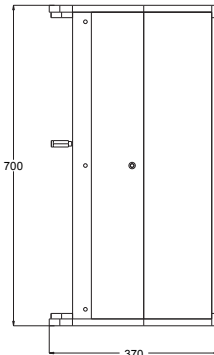

G715-Pro Data Sheet

Product type:	3-way high power full range system, multidesign enclosure
Dimensions (WxHxD):	420 x 700 x 370 mm / 16.54 x 27.56 x 14.57"
Dimensions including hardware (WxHxD):	N/A
Net weight:	24.5 kg / 54.01 lbs
Frequency response:	50 Hz – 23 kHz (-6 dB)
Power handling AES / peak (passive):	1000 W / 4000 W
- Low AES / peak:	1000 W / 4000 W
- Mid / High AES / peak:	150 W / 1300 W
Max. peak SPL (with LINUS10):*	143 dB
Dispersion horizontal:	90°
Dispersion vertical:	60°
Components Low frequency:	15" neodymium woofer, 4" (101.6 mm) voice coil, 1000 W (AES)
Components Mid/High frequency:	1.4" neodymium coaxial driver, 3.5" (90 mm) + 1.75" (44.4 mm) voice coil, 150 W + 80 W (AES)
Crossover point:	750 Hz, 6.3 kHz passive
Input connectors:	2 x Neutrik™ NL4MP
Nominal impedance LF / MF+HF:	8 Ω (+1/-1)
Enclosure material:	Birch plywood
Suspension:	M6 and M8 threaded points for use with optional U-bracket

*Measured with pink noise 6 dB crest factor. Half-space loading.

Other G-Series Related Products

G15-SUB

Compact, High-Output Subwoofer

CODA AUDIO GmbH

Boulevard der EU 6, 30539 Hannover, Expo Park, Germany

E-Mail: contact@codaaudio.com Website: www.codaaudio.com

G18-SUB

Extended Low Frequency Subwoofer

LINUS10-C

4-Channel Loudspeaker Management Amplifier

CODA
CODA AUDIO